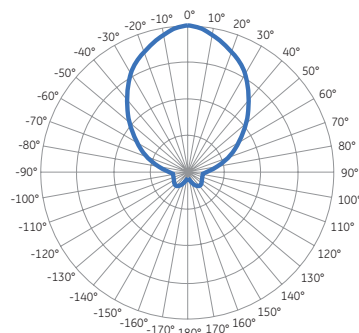

Light Output

LED light engine