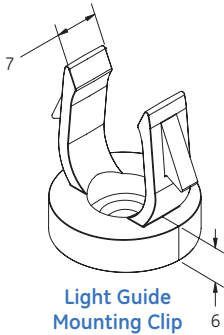

Light Guide End Caps

Light Guide Connectors

Light Guide Corners

System & Component Illustrations

All dimensions are in mm
Images are not to scale

Tetra Contour Complete System

Light Engine

Light Guide

Light Engine, Light Guide & Mounting Clip

Light Guide Mounting Clip

Light Engine Mounting Clip

Light Guide End Cap

Light Guide Connector

Inside Corner Connector

Outside Corner Connector

Planar Corner Connector