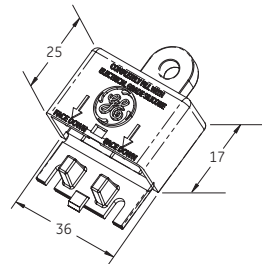

Light Guide End Caps

Light Guide Connectors

Light Guide Corners

System & Component Illustrations

All dimensions are in mm
Images are not to scale

Tetra Contour Complete System

Light Engine

Light Guide

Light Engine, Light Guide & Mounting Clip

Light Guide Mounting Clip

Light Engine Mounting Clip

Light Guide End Cap

Light Guide Connector

Inside Corner Connector

Outside Corner Connector

Planar Corner Connector