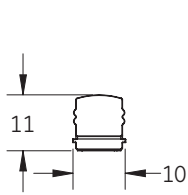

Light Guide End Caps

Light Guide Connectors

Light Guide Corners

System & Component Illustrations

All dimensions are in mm
Images are not to scale

Tetra Contour Complete System

Light Engine

Light Guide

Light Engine, Light Guide & Mounting Clip

Light Guide Mounting Clip

Light Engine Mounting Clip

Light Guide End Cap

Light Guide Connector

Inside Corner Connector

Outside Corner Connector

Planar Corner Connector