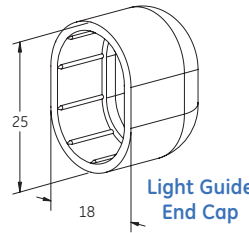

Light Guide End Cap