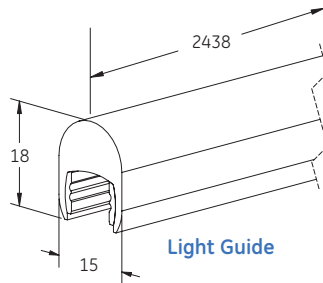

Light Guide End Caps

Light Guide Connectors

Light Guide Corners

System & Component Illustrations

All dimensions are in mm
Images are not to scale

Tetra Contour Complete System

Light Engine

Light Guide