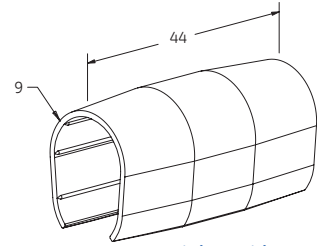

Light Guide End Caps

Light Guide Connectors

Light Guide Corners

System & Component Illustrations

All dimensions are in mm
Images are not to scale

Tetra Contour Complete System

Light Engine

Light Guide

Light Engine, Light Guide & Mounting Clip

Light Guide Mounting Clip

Light Engine Mounting Clip

Light Guide End Cap

Light Guide Connector

Inside Corner Connector

Outside Corner Connector

Planar Corner Connector