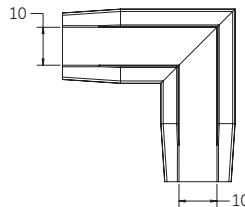

Light Guide End Caps

Light Guide Connectors

Light Guide Corners

System & Component Illustrations

All dimensions are in mm
Images are not to scale

Tetra Contour Complete System

Light Engine

Light Guide

Light Engine, Light Guide & Mounting Clip

Light Guide Mounting Clip

Light Engine Mounting Clip

Light Guide End Cap

Light Guide Connector

Inside Corner Connector

Outside Corner Connector

Planar Corner Connector