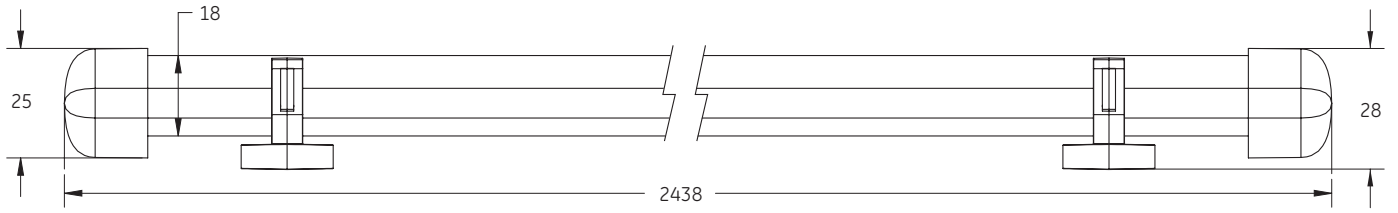

Light Guide End Caps

Light Guide Connectors

Light Guide Corners

System & Component Illustrations

All dimensions are in mm
Images are not to scale

Tetra Contour Complete System

Light Engine

Light Guide