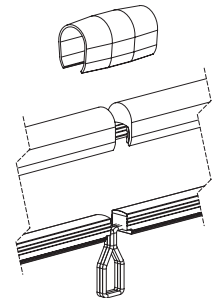

Exploded View

For component guide, IES files, application information and additional product support, visit us at led.com

6180 Halle Drive • Valley View, Ohio 44125-4635 • USA
P: 216.606.6555 • F: 216.606.6599 • www.led.com • info@led.com

For customer service & technical support, contact:
1-888-MY-GE-LED (1.888.694.3533)

Lumination, LLC is a subsidiary of the General Electric Company. Tetra is a trademark of Lumination, LLC. The GE brand and logo are trademarks of the General Electric Company. © 2008 Lumination, LLC. Information provided is subject to change without notice. All values are design or typical values when measured under laboratory conditions.