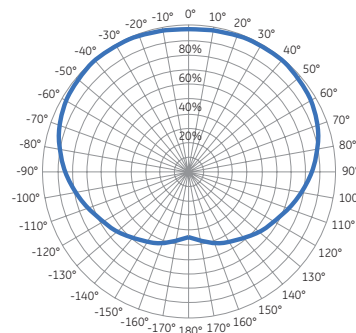

LED light engine with light guide