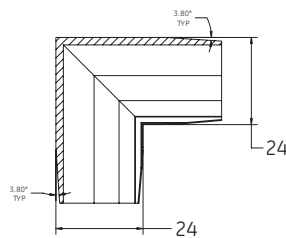

Light Guide End Caps

Light Guide Connectors

Light Guide Corners

System & Component Illustrations

All dimensions are in mm
Images are not to scale

Tetra Contour Complete System

Light Engine

Light Guide

Light Engine, Light Guide & Mounting Clip

Light Guide Mounting Clip

Light Engine Mounting Clip

Light Guide End Cap

Light Guide Connector

Inside Corner Connector

Outside Corner Connector

Planar Corner Connector