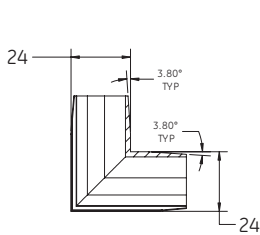

Light Guide End Caps

Light Guide Connectors

Light Guide Corners

System & Component Illustrations

All dimensions are in mm
Images are not to scale

Tetra Contour Complete System

Light Engine

Light Guide

Light Engine, Light Guide & Mounting Clip

Light Guide Mounting Clip

Light Engine Mounting Clip

Light Guide End Cap

Light Guide Connector

Inside Corner Connector

Outside Corner Connector

Planar Corner Connector