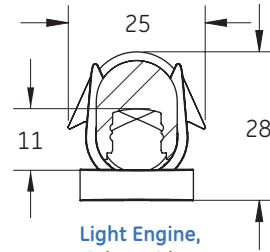

Light Guide End Caps

Light Guide Connectors

Light Guide Corners

System & Component Illustrations

All dimensions are in mm
Images are not to scale

Tetra Contour Complete System

Light Engine

Light Guide

Light Engine, Light Guide & Mounting Clip

Light Guide Mounting Clip

Light Engine Mounting Clip

Light Guide End Cap

Light Guide Connector

Inside Corner Connector

Outside Corner Connector

Planar Corner Connector